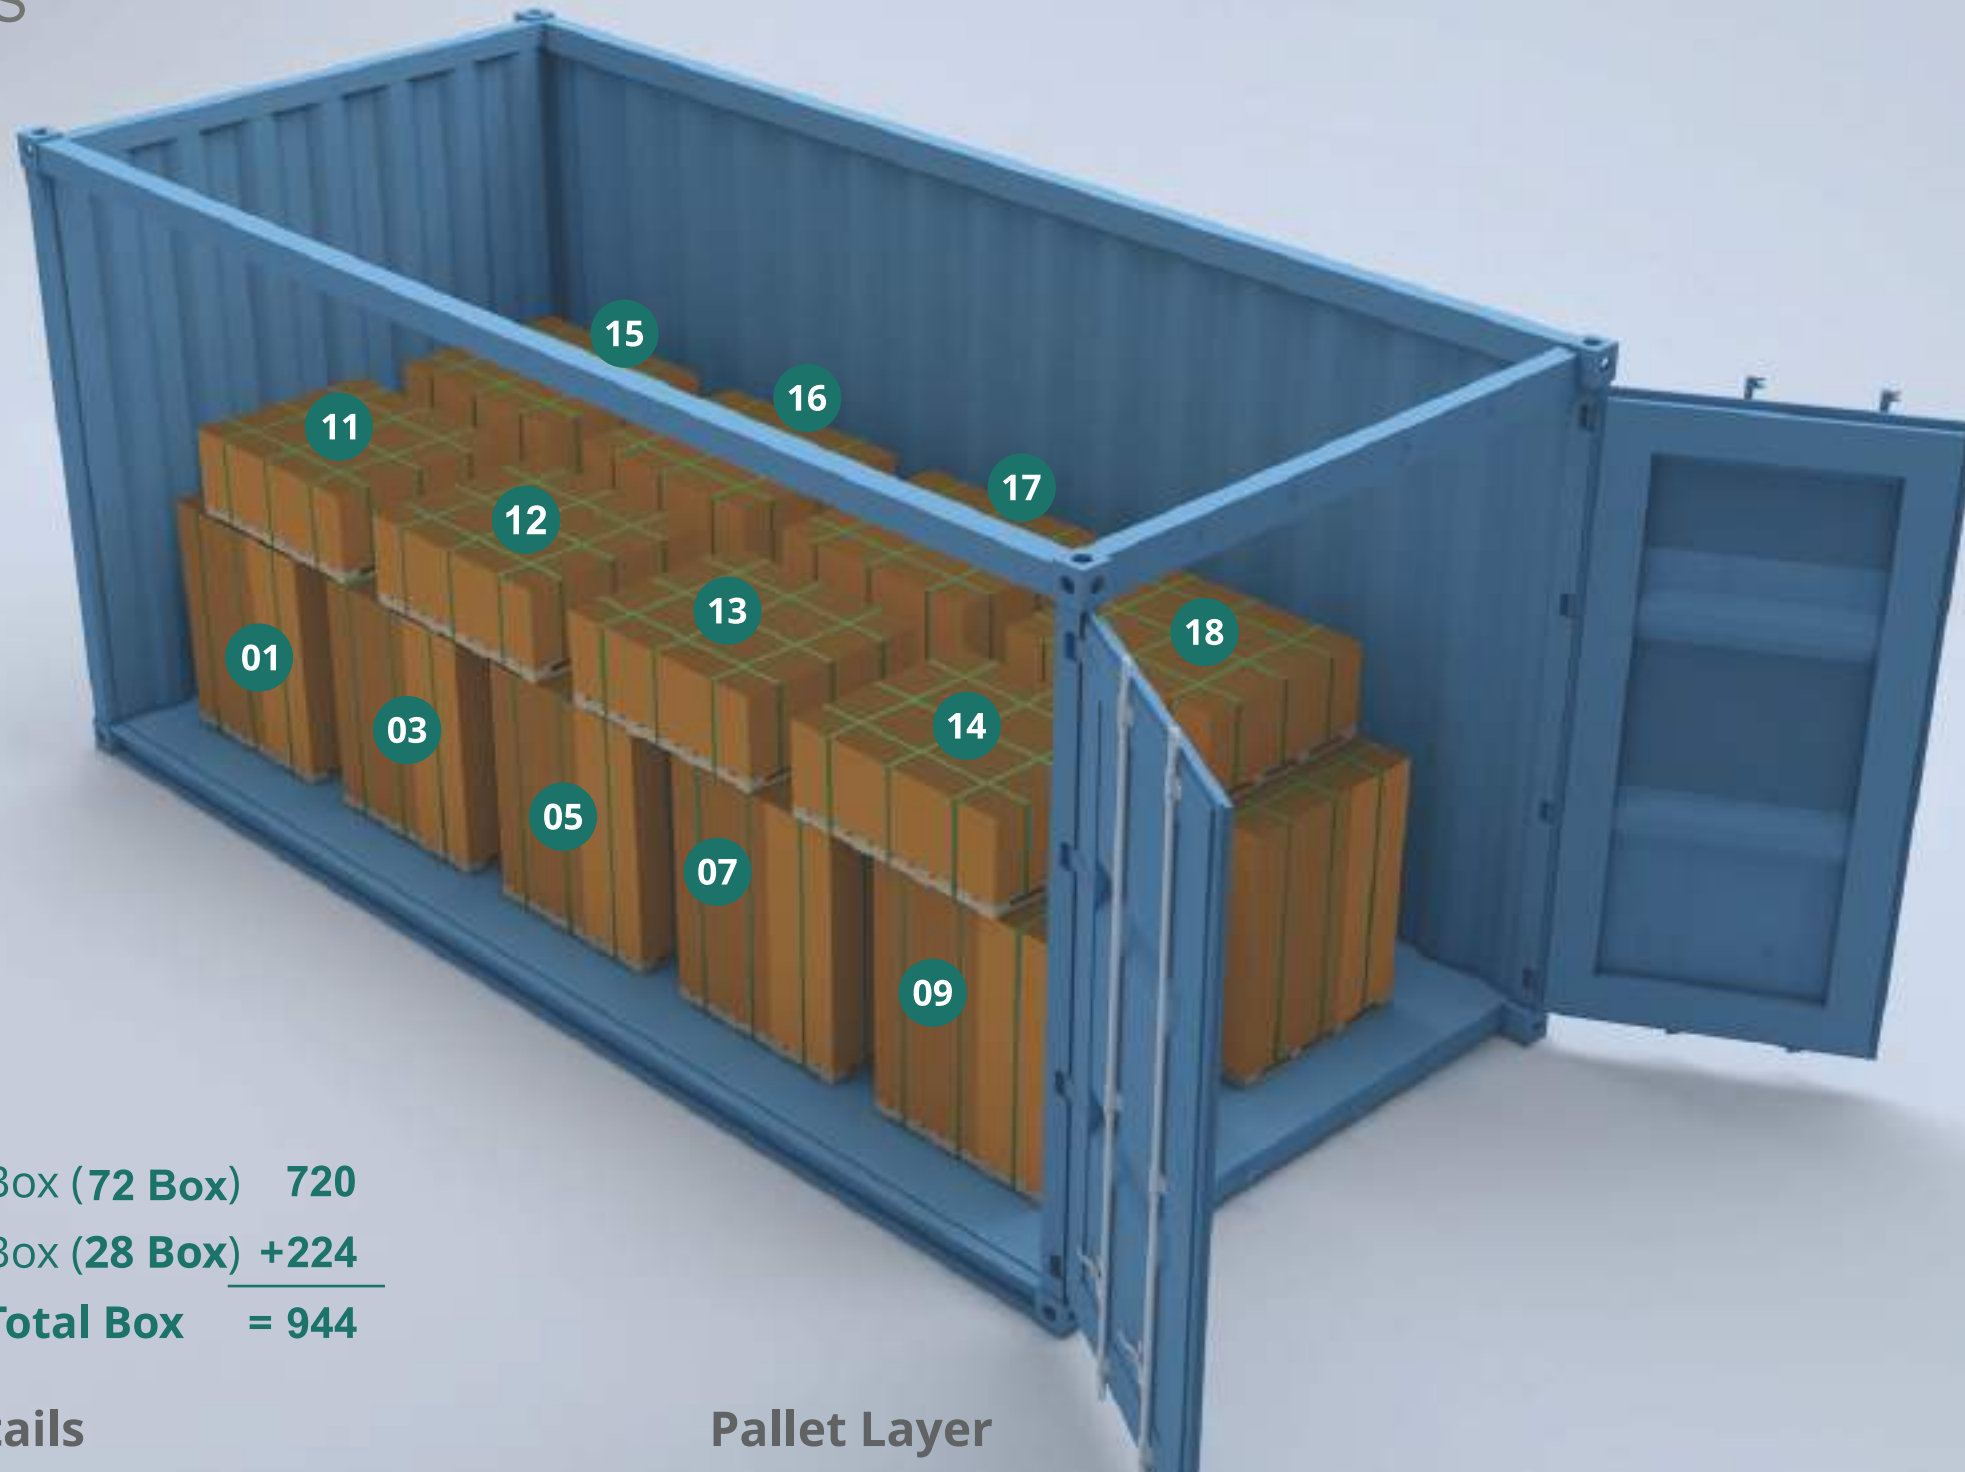

1x20ft. CONTAINER (FCL)

400X1200MM TILES

Pallets (72 Box)	10	Box (72 Box)	720
Pallets (28 Box)	+08	Box (28 Box)	+224
Total Pallets	= 18	Total Box	= 944

Container Packing Details

No. of Pallets	18
Total Boxes	944
Total Sq. Mtr.	1359.36
Total Weight of FCL (approx.)	27826 Kgs.

Pallet Layer

11		12		13		14
01	02	03	04	05		
06	07	08	09	10		
15		16		17		18